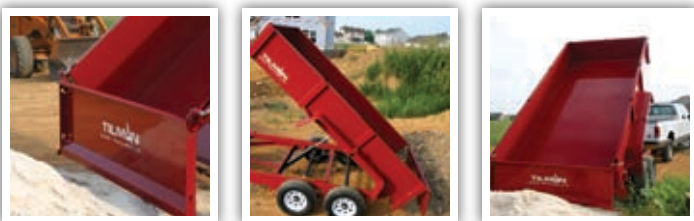

TILMAN DT612LP

DOUBLE AXLE

Description

The DT612 Low Profile model is a versatile machine with its low deck height and selection of gate options. It is an ideal trailer for transporting small to medium sized equipment such as lawn mowers and small tractors. It is available in 7,000lb 10,000lb and 12,000lb configurations.

For more information please call us or visit our website.

- GVWR: 7,000 lbs, 10,000 lbs or 12,000 lbs
- Bed size: 6' X 12'
- Volume: 4.7 cubic yards
- Dexter EZ lube axles
- Rubber mounted lights
- Radial tires
- 2-5/16" ball coupler
- 11 full-height stake pockets
- Slipper suspension

* Color codes: Blk = Black, R = Red, B = Blue, G = Green

Overview

The Tilman DT612LP Dump Trailer (6' x 12') is the trailer of choice for landscapers and small construction companies. The trailer is light weight, but dimensionally sized to accommodate equipment that is used in these industries. With the optional pull out ramps, this trailer will haul your equipment and dump debris with ease.